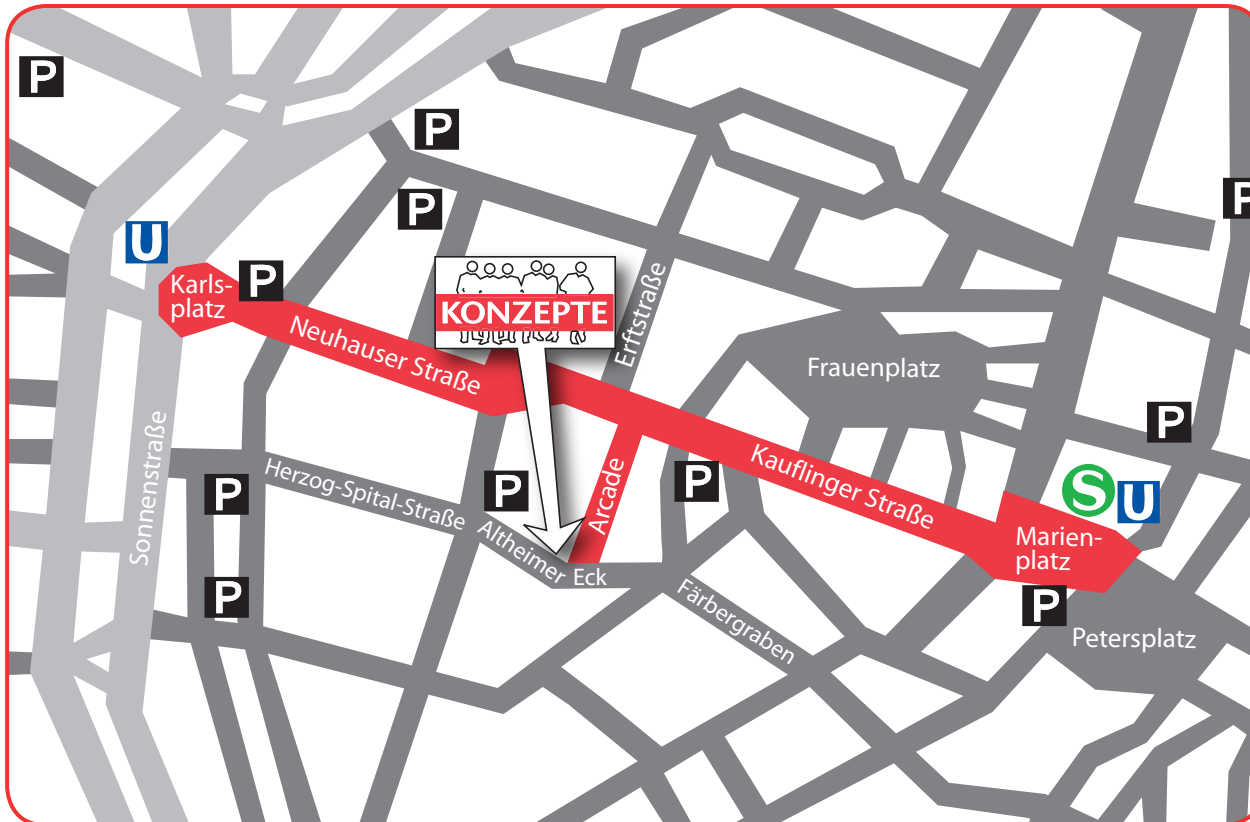

SITE PLAN FOR STUDIO MÜNCHEN

KONZEPTE

KONZEPTE München
Altheimer Eck 10
80331 München
Contact person:

Tel.: 089-235062-0
Fax: 089-235062-30
studio.muenchen@konzepte-net.de
Mr. Joachim Schleicher

Plan of location

How to reach us...

...via train:

From the main station, take the metro (U4/U5) or any S-Bahn towards Marienplatz/Ostbahnhof. From there, go on until reaching station Karlsplatz/Stachus, get off there. Exit the station towards direction Neuhauser Straße. Walk Neuhauser Straße straight up towards Marienplatz until you see the passage Arcade (right behind international pharmacy). Inside the passage, take the corridor between the shops *H&M* and *Miss Sixty* until it ends. Our studio is situated right on the opposite side of the bakery *Hopfister* on the right side of the second floor.

..via car:

After the end of motorway A9, follow directions to Zentrum/Hauptbahnhof/Stachus. From Sonnenstraße, turn right into Herzog-Spital-Straße, which after a few meters turns into Altheimer Eck. Further left you'll find the parking lot Hirmer Parkhaus, where you can leave your car. From there, go back to the street Altheimer Eck. On the left side, you'll find the bakery *Hopfister*. Our studio is situated right on the opposite side on the second floor.

...via plane:

From the airport, take the city train S8 or S1 directly to the station Karlsplatz/Stachus. From there, follow directions as mentioned under *via train*.